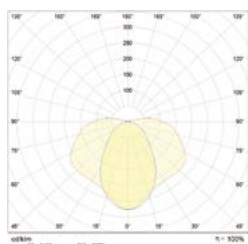

Dimensions G2X LED

G2X LED - Lighting fixture for normal service

TYPE - NORMAL SERVICE	CODE	POWER [W]	DIMENSION [mm]	WEIGHT [Kg]	POWER SUPPLY
G2X LED 600 PC INOX	A021462200001	22W	665 X 145 X 101	2	230 V AC/DC
G2X LED 1200 PC INOX	A021464000001	40W	1282 X 145 X 101	3,25	230 V AC/DC
G2X LED 1500 PC INOX	A021464500001	45W	1578 X 145 X 101	3,6	230 V AC/DC