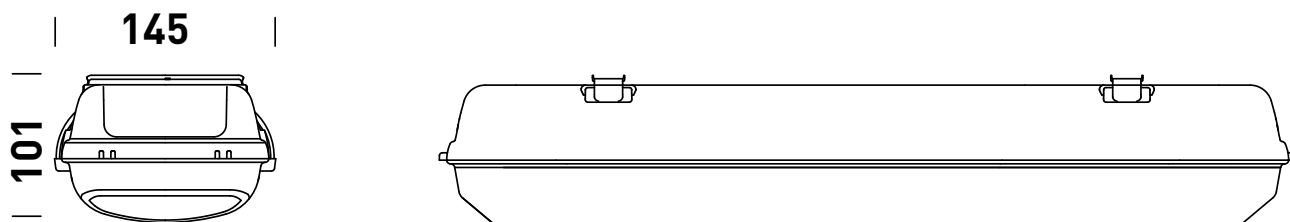

TECHNICAL FEATURES

Material	GRP + 2 gear tray holders in white lacquered steel plate Transparent diffuser in PC with UV protection
IP rating	IP66
Ambient temperature range	From -20°C TO +40°C
Approvals	ATEX: TNI 20ATEX0014 X - IECEx: OBAC18.0004X
Marking	II 3 G Ex nA IIC T6 Gc II 3 D Ex tc IIIC T85°C Dc IP66
Standards	EN 60079-0, EN 60079-15, EN 60079-31
Zones	Zone 2 , 22
Gaskets	Gasket in polyurethane (to obtain IP66 rating)
Entries	N° 1 passing entry M20
Included accessories	Fixing springs and closing clips in stainless steel
Lamps	LED lamps
Rated operation voltage (UE)	230 V AC/DC (normal service); 230 V AC (emergency service); 110 V according to execution
Frequency	50-60Hz in AC
Accessories upon request	Polyamide ATEX cable gland M20x1,5
Maximum number of terminals	3x2,5mm ²
Colour	GRP housing in graphite (RAL 7035)
Options	Emergency kit 3h, Black GRP housing RAL9011, Yellow GRP housing RAL1003
Photometric curve	

Dimensions G2X LED

G2X LED - Lighting fixture for normal service

TYPE - NORMAL SERVICE	CODE	POWER [W]	DIMENSION [mm]	WEIGHT [Kg]	POWER SUPPLY
G2X LED 600 PC INOX	A021462200001	22W	665 X 145 X 101	2	230 V AC/DC
G2X LED 1200 PC INOX	A021464000001	40W	1282 X 145 X 101	3,25	230 V AC/DC
G2X LED 1500 PC INOX	A021464500001	45W	1578 X 145 X 101	3,6	230 V AC/DC

G2X LED - Lighting fixture for emergency service

TYPE - PERMANENT SERVICE	CODE	POWER [W]	EMERGENCY DURATION	DIMENSION [mm]	WEIGHT [Kg]	POWER SUPPLY
G2X LED EB 1200 PC INOX	A021564000001	40W	180'	1282 X 145 X 101	3,45	230 V AC
G2X LED EB 1500 PC INOX	A021564500001	45W	180'	1578 X 145 X 101	3,8	230 V AC