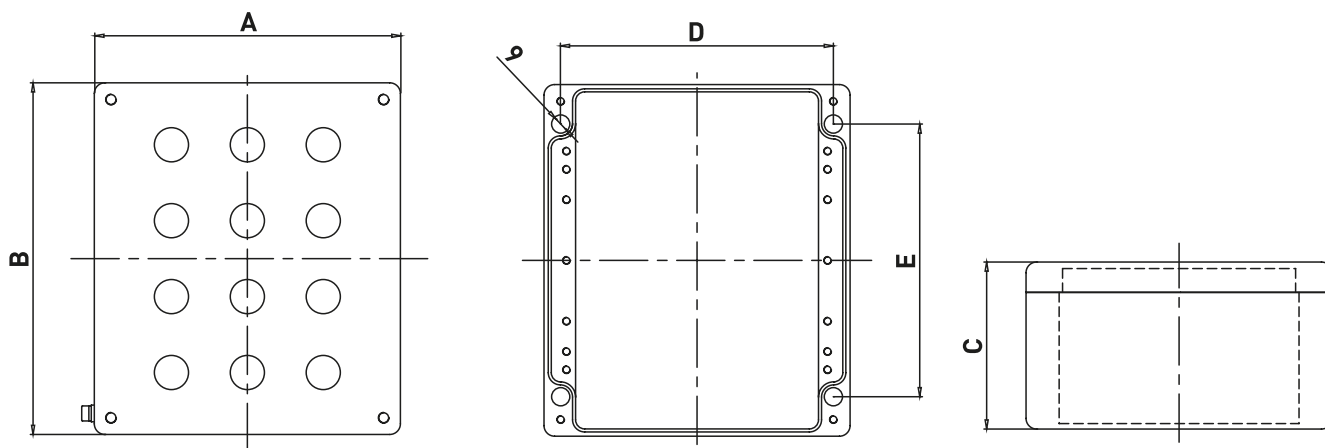

They can be equipped with following Ex de certified components:

- Standard and emergency push buttons;
- Rotating switches;
- Signalling lamps;
- Measurement instruments.

TECHNICAL FEATURES

Material	Aluminium with low content of copper
IP rating	IP65/IP66
Ambient temperature range	-50°C to +60°C (ATEX) -50°C to +95°C (IECEX)
Approvals	ATEX: IMQ 08 ATEX 028X IECEX IMQ 15.0002X EAC: RU C-IT.BH02.B.00593/20
Marking	II 2 GD Ex de IIC T(**) Gb/Ex mb IIC T(**) Gb Ex tb IIIC T(**) Db IP65/66 ** T6/T85°C, T5/T100°C, T4/T135°C
Surface treatment	Standard with polyester powder coating RAL 7001
Standard certificate label	Made by self adhesive UV and corrosion resistant polyester, approved by certified Laboratory.
Optional accessories	Hinges Drain/breather valve Traffolyte/Stainless steel certificate label Internal mounting plate Passing through earth bolt

Dimensions EFXE

EFXE Series - Aluminium push button stations

TYPE	DIMENSIONS [mm]					WEIGHT [Kg]
	A	B	C	D	E	
EFXE-080806AL	80	80	60	52	63	0,30
EFXE-121208AL	120	120	80	83	106	0,94
EFXE-121209AL	120	120	90	83	106	1,00
EFXE-122209AL	120	220	90	83	204	1,43
EFXE-161609AL	160	160	90	110	140	1,50
EFXE-162609AL	160	260	90	110	240	1,78
EFXE-181810AL	180	180	100	130	160	1,68
EFXE-202311AL	200	230	110	150	200	2,44
EFXE-232811AL	230	280	110	180	260	2,99
EFXE-233312AL	230	330	120	180	305	3,15
EFXE-233318AL	230	330	180	180	305	3,21
EFXE-234011AL	230	400	110	180	380	3,23
EFXE-314011AL	310	400	110	260	380	3,29
EFXE-314014AL	310	400	140	260	380	3,31
EFXE-316011AL	310	600	110	260	580	3,97
EFXE-316018AL	310	600	180	260	580	4,00
EFXE-606020AL	600	600	200	550	580	4,55